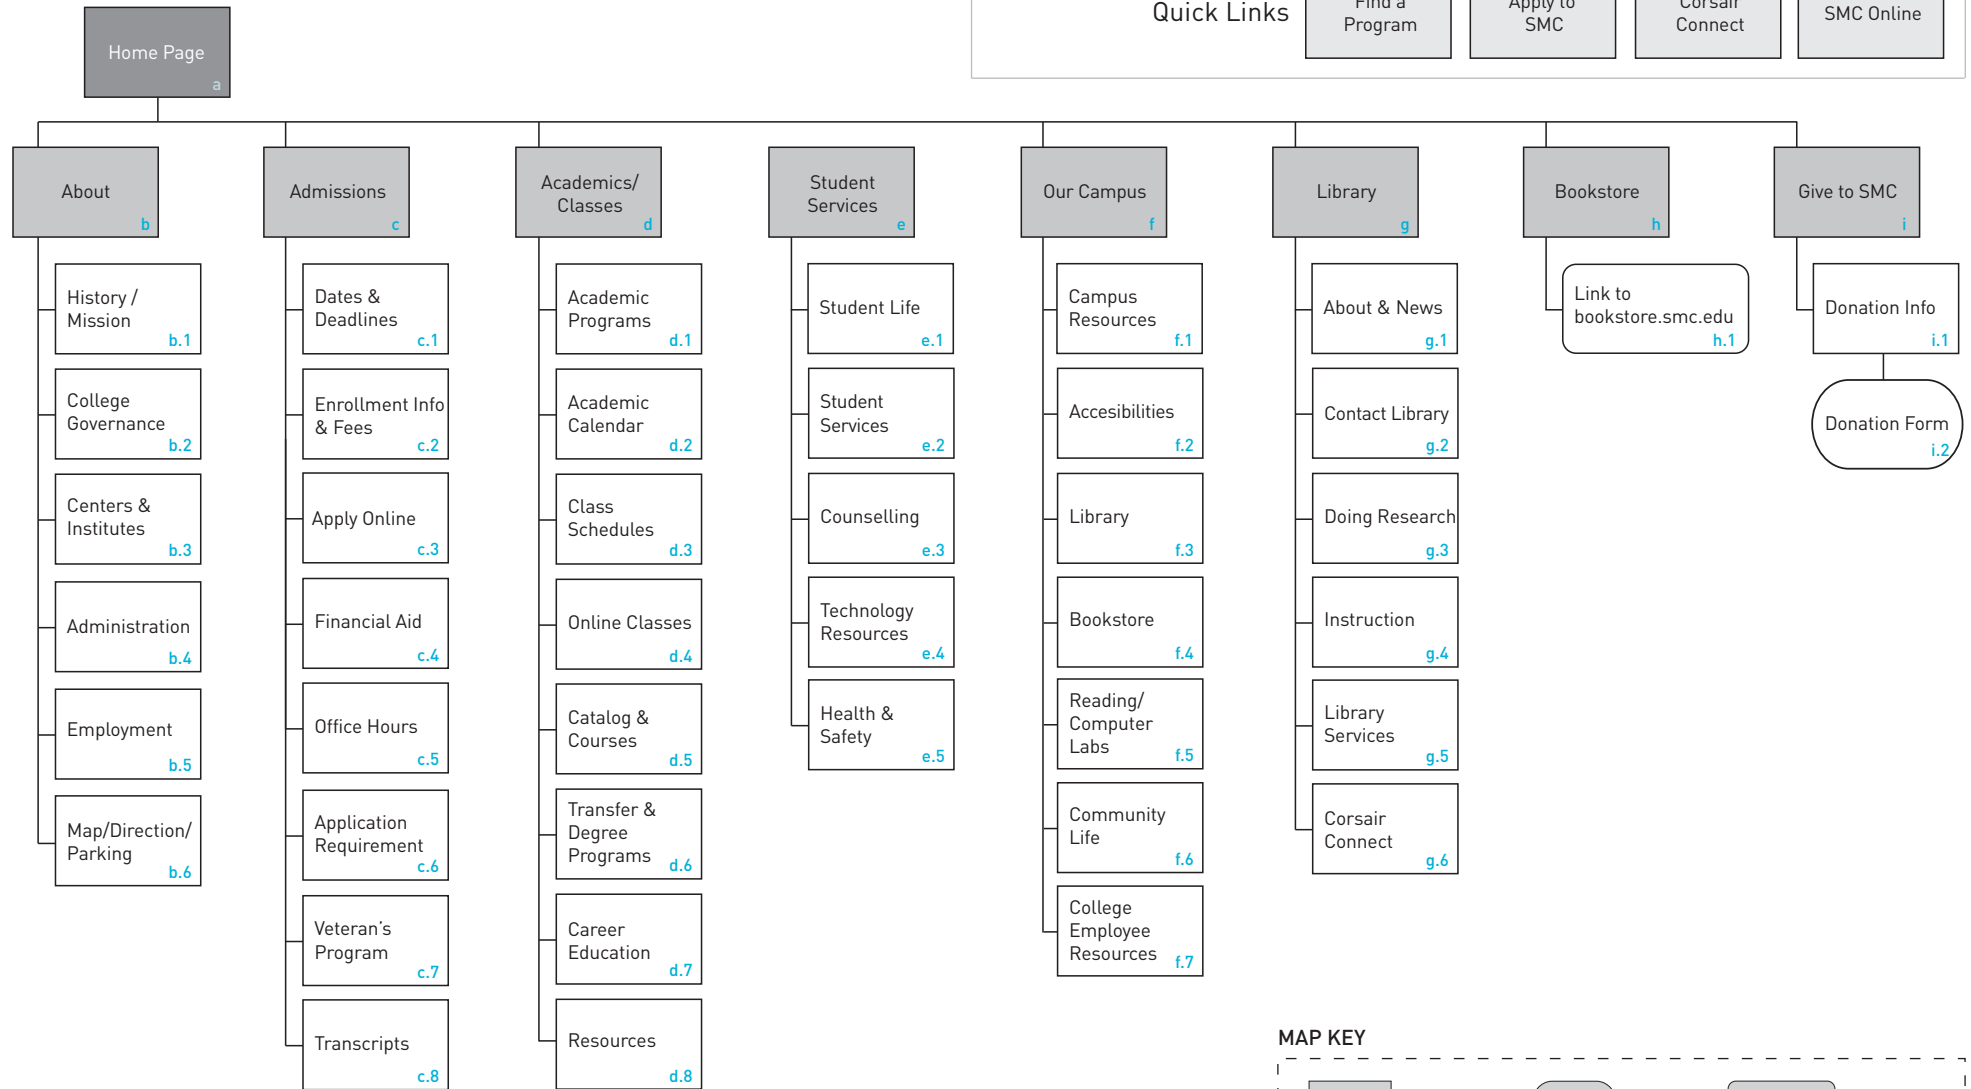

Site Map: Santa Monica College

URL: www.smc.edu

Date: 03/29/2013

Secondary Navigations	Prospective Students	Current Students	Faculty & Staff	Alumni	Parents & Families
	Quick Links				
	Find a Program	Apply to SMC	Corsair Connect	SMC Online	

MAP KEY

Footer Navigations

Map & Directions	Directory	Contact	Careers	Terms of Use	FB	TW	YouTube	in
------------------	-----------	---------	---------	--------------	----	----	---------	----

Final Client Approval:

Authorized client signature

date